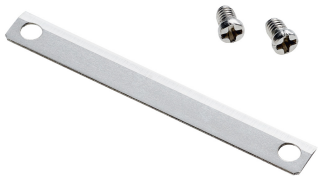

Spare blade for swivel peeler

Description

Spare blade for triangle swivel peeler, two screws included.

The blade is suitable for the following styles:

- 10 050 08 00, 10 050 08 01 swivel peeler Professional
- 10 051 08 00, 10 051 08 01 swivel peeler Professional
- 10 052 08 00, 10 052 08 01 swivel peeler Professional
- 10 053 08 00, 10 053 08 01 swivel peeler Professional
- 72 052 08 00, 72 052 08 01 swivel peeler Spirit
- 72 053 08 00, 72 053 08 01 swivel peeler Spirit
- 77 052 08 00, 77 052 08 01 swivel peeler GreenGrip
- 77 053 08 00, 77 053 08 01 swivel peeler GreenGrip
- 82 050 08 00, 82 050 08 01 swivel peeler Mood
- 88 050 08 00, 88 050 08 04 swivel peeler Sense

Made in Germany

4 018157 129846

Product properties

Series	-
Care	-
Designer	-
Awards	-
GreenGrip	-
FSC	-

Technical data

Item number	SA 0006
EAN / GTIN	4018157129846

Material

Stainless Steel
Konformität: REACH & Regulation (EU) 10/2011