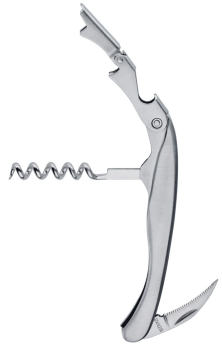

Waiters corkscrew, double-hinged, stainless

Description

Waiter knife in heavy quality with double hinge and finely serrated blade. The double leverage makes opening easier and allows a smooth, even pull. Stainless and dishwasher-safe.

Dimensions: 12,50 cm * 1,50 cm * 2,30 cm

Made in China

4 018157 130156

Product properties

Series	-
Care	-
Designer	-
Awards	-
GreenGrip	-
FSC	-

Technical data

Item number	50 408 12 00
EAN / GTIN	4018157130156